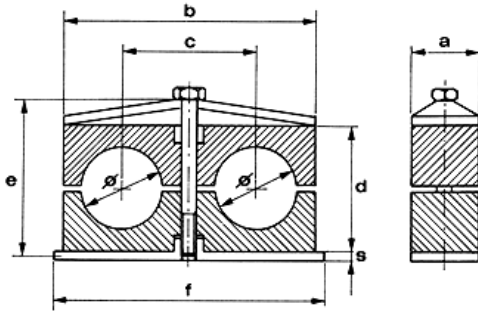

HIGH PRESSURE - DIN 3015 clamps

301 type

DIN 3015 double clamp

Clamp material: Green polypropylene (also: self-extinguishing polyamide, rubber)

Bolts material: Galvanized steel

Plate material: Galvanized steel

Base material: Carbon steel

Designed for quick, easy, durable and esthetic assembly of pipes, cables and hoses. Apart from standard metal parts, extended plates, rails and bolts for clamp sets are available as well. For proper selection of elements, contact Sales or Technical Department of TUBES INTERNATIONAL®.

code (polypropylene)	code (polyamide)	code (rubber)	code (aluminium)	group	pipe O.D. [mm]	dimensions						
						a	b	c	d	f	s	e
TC-PP301-106	TC-PA301-106	TC-RB301-106	-	1	6 x 6	30	37	20	25	37	3	M6 x 35
TC-PP301-106.4	TC-PA301-106.4	TC-RB301-106.4	-		6.4 x 6.4							
TC-PP301-108	TC-PA301-108	TC-RB301-108	-		8 x 8							
TC-PP301-109.5	TC-PA301-109.5	TC-RB301-109.5	-		9.5 x 9.5							
TC-PP301-110	TC-PA301-110	TC-RB301-110	-		10 x 10							
TC-PP301-112	TC-PA301-112	TC-RB301-112	-		12 x 12							
TC-PP301-212.7	TC-PA301-212.7	TC-RB301-212.7	-	2	12.7 x 12.7	30	53	29	26	55	5	M8 x 35
TC-PP301-213.5	TC-PA301-213.5	TC-RB301-213.5	-		13.5 x 13.5							
TC-PP301-214	TC-PA301-214	TC-RB301-214	-		14 x 14							
TC-PP301-215	TC-PA301-215	TC-RB301-215	-		15 x 15							
TC-PP301-216	TC-PA301-216	TC-RB301-216	-		16 x 16							
TC-PP301-217.2	TC-PA301-217.2	TC-RB301-217.2	-		17.2 x 17.2							
TC-PP301-218	TC-PA301-218	TC-RB301-218	-	18 x 18	30	67	36	37	70	5	M8 x 45	
TC-PP301-319	TC-PA301-319	TC-RB301-319	-	19 x 19								
TC-PP301-320	TC-PA301-320	TC-RB301-320	-	20 x 20								
TC-PP301-321.3	TC-PA301-321.3	TC-RB301-321.3	-	21.3 x 21.3								
TC-PP301-322	TC-PA301-322	TC-RB301-322	-	22 x 22								
TC-PP301-325	TC-PA301-325	TC-RB301-325	-	25 x 25								
TC-PP301-325.4	TC-PA301-325.4	TC-RB301-325.4	-	25.4 x 25.4	30	82	45	42	85	5	M8 x 50	
TC-PP301-426.9	TC-PA301-426.9	TC-RB301-426.9	-	26.9 x 26.9								
TC-PP301-428	TC-PA301-428	TC-RB301-428	-	28 x 28								
TC-PP301-430	TC-PA301-430	TC-RB301-430	-	30 x 30	30	106	56	54	110	5	M8 x 60	
TC-PP301-532	TC-PA301-532	TC-RB301-532	-	32 x 32								
TC-PP301-533.7	TC-PA301-533.7	TC-RB301-533.7	-	33.7 x 33.7								
TC-PP301-535	TC-PA301-535	TC-RB301-535	-	35 x 35								
TC-PP301-538	TC-PA301-538	TC-RB301-538	-	38 x 38								
TC-PP301-540	TC-PA301-540	TC-RB301-540	-	40 x 40								
TC-PP301-542	TC-PA301-542	TC-RB301-542	-	42 x 42	30	106	56	54	110	5	M8 x 60	
TC-PP301-542.4	TC-PA301-542.4	TC-RB301-542.4	-	42.4 x 42.4