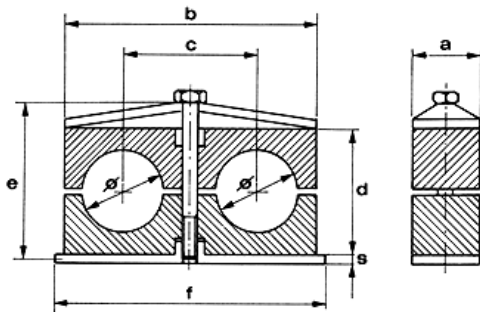

INDUSTRIAL FITTINGS - clips, clamps, ferrules

301 type

DIN 3015 double clamp

Clamp material: Green polypropylene (also: self-extinguishing polyamide, rubber)

Bolts material: Galvanized steel

Plate material: Galvanized steel

Base material: Carbon steel

Designed for quick, easy, durable and esthetic assembly of pipes, cables and hoses. Apart from standard metal parts, extended plates, rails and bolts for clamp sets are available as well. For proper selection of elements, contact Sales or Technical Department of TUBES INTERNATIONAL®.

code (polypropylene)	code (polyamide)	code (rubber)	code (aluminium)	group	pipe O.D. [mm]	dimensions						
						a	b	c	d	f	s	e
TC-PP301-106	TC-PA301-106	TC-RB301-106	-	1	6 x 6	30	37	20	25	37	3	M6 x 35
TC-PP301-106.4	TC-PA301-106.4	TC-RB301-106.4	-		6.4 x 6.4							
TC-PP301-108	TC-PA301-108	TC-RB301-108	-		8 x 8							
TC-PP301-109.5	TC-PA301-109.5	TC-RB301-109.5	-		9.5 x 9.5							
TC-PP301-110	TC-PA301-110	TC-RB301-110	-		10 x 10							
TC-PP301-112	TC-PA301-112	TC-RB301-112	-		12 x 12							
TC-PP301-212.7	TC-PA301-212.7	TC-RB301-212.7	-	2	12.7 x 12.7	30	53	29	26	55	5	M8 x 35
TC-PP301-213.5	TC-PA301-213.5	TC-RB301-213.5	-		13.5 x 13.5							
TC-PP301-214	TC-PA301-214	TC-RB301-214	-		14 x 14							
TC-PP301-215	TC-PA301-215	TC-RB301-215	-		15 x 15							
TC-PP301-216	TC-PA301-216	TC-RB301-216	-		16 x 16							
TC-PP301-217.2	TC-PA301-217.2	TC-RB301-217.2	-		17.2 x 17.2							
TC-PP301-218	TC-PA301-218	TC-RB301-218	-	18 x 18	30	67	36	37	70	5	M8 x 45	
TC-PP301-319	TC-PA301-319	TC-RB301-319	-	19 x 19								
TC-PP301-320	TC-PA301-320	TC-RB301-320	-	20 x 20								
TC-PP301-321.3	TC-PA301-321.3	TC-RB301-321.3	-	21.3 x 21.3								
TC-PP301-322	TC-PA301-322	TC-RB301-322	-	22 x 22								
TC-PP301-325	TC-PA301-325	TC-RB301-325	-	25 x 25								
TC-PP301-325.4	TC-PA301-325.4	TC-RB301-325.4	-	25.4 x 25.4	30	82	45	42	85	5	M8 x 50	
TC-PP301-426.9	TC-PA301-426.9	TC-RB301-426.9	-	26.9 x 26.9								
TC-PP301-428	TC-PA301-428	TC-RB301-428	-	28 x 28								
TC-PP301-430	TC-PA301-430	TC-RB301-430	-	30 x 30	30	106	56	54	110	5	M8 x 60	
TC-PP301-532	TC-PA301-532	TC-RB301-532	-	32 x 32								
TC-PP301-533.7	TC-PA301-533.7	TC-RB301-533.7	-	33.7 x 33.7								
TC-PP301-535	TC-PA301-535	TC-RB301-535	-	35 x 35								
TC-PP301-538	TC-PA301-538	TC-RB301-538	-	38 x 38								
TC-PP301-540	TC-PA301-540	TC-RB301-540	-	40 x 40								
TC-PP301-542	TC-PA301-542	TC-RB301-542	-	42 x 42	30	106	56	54	110	5	M8 x 60	
TC-PP301-542.4	TC-PA301-542.4	TC-RB301-542.4	-	42.4 x 42.4