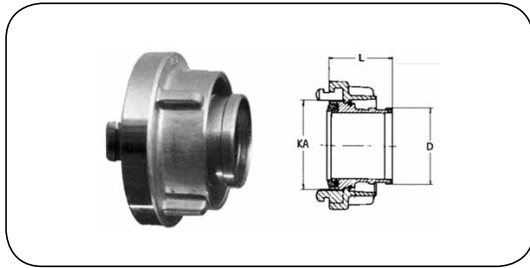

# INDUSTRIAL FITTINGS - couplings

## Symmetrical couplings STORZ

### Delivery hose coupling

**Material:** Aluminium (Al), brass (Ms),  
**Working press.:** 16 bar  
**Seal:** White NBR rubber for aluminium,  
 black NBR rubber for brass

code (aluminium)	code (brass)	code (stainless steel)	size	lug dimension KA [mm]	hose diam. D [mm]	length L Al / Ms / SS [mm]
ST-11-059045-16	-	-	45	59	45	75 / - / -
ST-11-066040-16	-	-	52-C	66	40	70 / - / -
ST-11-066042-16	ST-11-066042-35	-			42	55 / 55 / -
ST-11-066045-16	-	-			45	70 / - / -
ST-11-066052-16	ST-11-066052-35	-			52	55 / 75 / -
ST-11-066052-25*	-	-			52	55 / - / -
ST-11-066055-16	-	-			55	70 / - / -
ST-11-081052-16	-	-			65	81
ST-11-081065-16	-	-	65	60 / - / -		
ST-11-081075-16	-	-	75	65 / - / -		
ST-11-089065-16	-	-	75-B	89	65	85 / - / -
ST-11-089070-16	-	-			70	75 / - / -
ST-11-089075-16	ST-11089075-35	-			75	60 / 85 / -
ST-11-089075-25*	-	-			75	60 / - / -
ST-11-115100-16	-	-			100	115
ST-11-133100-11	-	-	110-A	133	100	110 / - / -
ST-11-133110-11	-	-			110	110 / - / -

### Coupling for RS clamp assembly

**Material:** Aluminium (Al), brass (Ms),  
 stainless steel (SS)  
**Working press.:** 16 bar  
**Seal:** White NBR rubber for aluminium,  
 black NBR rubber for brass,  
 Viton for stainless steel