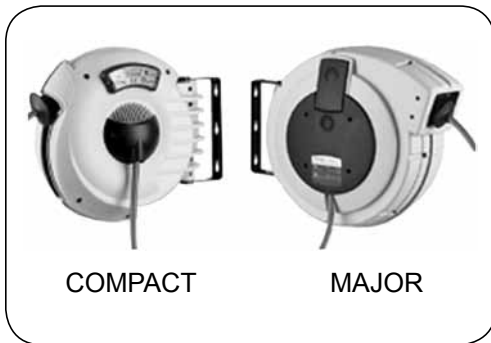

MACHINES AND ACCESSORIES - hose reels

ECODORA spring retractable reels

ECODORA 434 set

ECODORA 434 series hose reel complete with THERMO-CLEAN AL 1/2" hose, 15 m in length and HEAVY DUTY water spray gun. AK-SWR swivel fitting connects the hose with the gun. This set is additionally equipped with a supply hose assembly, 1 m in length, with 1/2" BSP female thread fitting. Fittings, ferrules and adapters used to mount the hose to the reel are all made of AISI 316 stainless steel.

ML spring retractable reels

Compact / Major series

Material: Plastic
Working temp.: Up to +50°C

Hose reels suitable for applications with a limited space requirement such as service cars, assembly lines, workbenches etc. Polyurethane hose equipped with a strain relief spring to protect against excessive bending and a swivel bracket come as a standard.

code	wersion	hose length [m]	hose I.D. [inch]	working pressure [bar]	weight [kg]	connection inlet / outlet [BSP fem. / BSP male]	
ML-808075	COMPACT	12	5/16	15	4.10	1/4	1/4
ML-821100	MAJOR	15	5/16	15	5.10	1/4	1/4
ML-821300	MAJOR	15	3/8	15	5.50	3/8	3/8