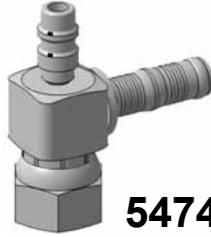

INDUSTRIAL HOSES - air-conditioning

Fittings for air-conditioning rubber hoses - BURGACLIP

BURGACLIP - tube connection fitting with UNF female thread

54740 (54421)

54742

54412 (54422)

fitting connection size	hose dash	thread [inch]	hose I.D. [inch]	valve size [mm]	standard	with R134 valve	with R134 valve
					code	code	code
-06	-06	5/8-18	5/16	16	BU-54740-06-06-S*	BU-54742-06-06-HP-S	BU-54412-06-06-HP-S
-06	-06	5/8-18	5/16	16	BU-54421-06-06-S	-	BU-54422-06-06-HP-S
-08	-08	3/4-16	13/32	16	BU-54740-08-08-S*	BU-54742-08-08-HP-S	BU-54412-08-08-HP-S
-08	-08	3/4-16	13/32	16	BU-54421-08-08-S	-	BU-54422-08-08-HP-S
-10	-10	7/8-14	1/2	13	BU-54740-10-10-S	BU-54742-10-10-LP-S	BU-54412-10-10-LP-S
-10	-10	7/8-14	1/2	13	BU-54421-10-10-S*	-	BU-54422-10-10-LP-S
-12	-12	1.1/16-14	5/8	13	BU-54740-12-12-S	BU-54742-12-12-LP-S	BU-54412-12-12-LP-S

* - „short drop” version - with short part with a nut

BURGACLIP - quick release coupling connection

54747

fitting connection size	hose dash	thread [inch]	hose I.D. [inch]	code
-08	-06	7/8-20	5/16	BU-54747-08-06S
-08	-08	7/8-20	13/32	BU-54747-08-08S
-12	-10	1.1/4-18	1/2	BU-54747-12-10S

BURGACLIP - connection fitting with a female metric thread, type DIN 3865, 24° cone, light series

54901

54910

54904

fitting connection size	hose dash	thread [mm]	hose I.D. [inch]	straight	45°	90°
				code	code	code
-22	-14	M30x2	3/4	BU-54901-22-14-S	BU-54910-22-14-S	BU-54904-22-14-S
-22	-16	M30x2	7/8	BU-54901-22-16-S	BU-54910-22-16-S	BU-54904-22-16-S