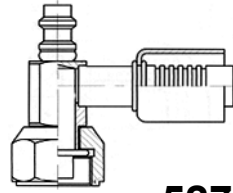

INDUSTRIAL HOSES - air-conditioning

Fittings for air-conditioning rubber hoses

90° elbow, block type, O-ring pilot female swivel, UNF thread, R134 valve

52742

fitting connection size	hose dash	thread [inch]	hose I.D. [inch]	valve size [mm]	crimping	crimping - LW hose
					code	code
-06	-06	5/8-18	5/16	16	BU-52742-06-06-HP-S	-
-08	-08	3/4-16	13/32	16	BU-52742-08-08-HP-S	-
-10	-10	7/8-14	1/2	13	BU-52742-10-10-LP-S	-
-12	-12	1.1/16-14	5/8	13	BU-52742-12-12-LP-S	-

O-ring pilot. without nut

52724

53724

fitting connection size	hose dash	tube size	hose I.D. [inch]	valve size	crimping	crimping - LW hose
					code	code
-06	-06	8.5	5/16	-	BU-52724-06-06-S	BU-53724-06-06-S
-06	-08	8.5	13/32	-	BU-52724-06-08-S	BU-53724-06-08-S
-08	-06	11.6	5/16	-	BU-52724-08-06-S	BU-53724-08-06-S
-08	-08	11.6	13/32	-	BU-52724-08-08-S	BU-53724-08-08-S
-10	-10	14.4	1/2	-	BU-52724-10-10-S	BU-53724-10-10-S
-10	-12	14.4	5/8	-	BU-52724-10-12-S	BU-53724-10-12-S
-12	-10	17.5	1/2	-	BU-52724-12-10-S	BU-53724-12-10-S
-12	-12	17.5	5/8	-	BU-52724-12-12-S	BU-53724-12-12-S

45° elbow. O-ring pilot. without nut

52725

53725

fitting connection size	hose dash	tube size	hose I.D. [inch]	valve size	crimping	crimping - LW hose
					code	code
-06	-06	8.5	5/16	-	BU-52725-06-06-S	BU-53725-06-06-S
-08	-08	11.6	13/32	-	BU-52725-08-08-S	BU-53725-08-08-S
-10	-10	14.4	1/2	-	BU-52725-10-10-S	BU-53725-10-10-S
-12	-10	17.5	1/2	-	BU-52725-12-10-S	BU-53725-12-10-S
-12	-12	17.5	5/8	-	BU-52725-12-12-S	BU-53725-12-12-S