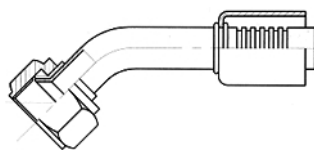

**Rubber hose fittings - crimped - for thin-wall hose BU-3090**

UNF female threaded end, SAE type, 45° taper

**53701**

**53702**

**53703**

connection module	hose module	Connection thread [inch]	Hose inside diameter [inch]	straight	45°	90°
				index	index	index
-04	-06	7/16-20	5/16	BU-53701-04-06-S	BU-53702-04-06-S	BU-53703-04-06-S
-06	-06	5/8-18	5/16	BU-53701-06-06-S	BU-53702-06-06-S	BU-53703-06-06-S
-06	-08	5/8-18	13/32	BU-53701-06-08-S	BU-53702-06-08-S	BU-53703-06-08-S
-08	-06	3/4-16	5/16	BU-53701-08-06-S	BU-53702-08-06-S	BU-53703-08-06-S
-08	-08	3/4-16	13/32	BU-53701-08-S	BU-53702-08-08-S	BU-53703-08-08-S
-08	-10	3/4-16	1/2	BU-53701-08-10-S	BU-53702-08-10-S	BU-53703-08-10-S
-10	-08	7/8-14	13/32	BU-53701-10-08-S	BU-53702-10-08-S	BU-53703-10-08-S
-10	-10	7/8-14	1/2	BU-53701-10-10-S	BU-53702-10-10-S	BU-53703-10-10-S
-10	-12	7/8-14	5/8	BU-53701-10-12-S	BU-53702-10-12-S	BU-53703-10-12-S
-12	-12	1.1/16-14	5/8	BU-53701-12-12-S	BU-53702-12-12-S	BU-53703-12-12-S

UNF female threaded end, tubular

**53704**

**53705**

**53706**

connection module	hose module	Connection thread [inch]	Hose inside diameter [inch]	straight	45°	90°
				index	index	index
-06	-06	5/8-18	5/16	BU-53704-06-06-S	BU-53705-06-06-S	BU-53706-06-06-S
-06	-08	5/8-18	13/32	BU-53704-06-08-S	BU-53705-06-08-S	BU-53706-06-08-S
-08	-06	3/4-16	5/16	BU-53704-08-06-S	-	-
-08	-08	3/4-16	13/32	BU-53704-08-08-S	BU-53705-08-08-S	BU-53706-08-08-S
-08	-10	3/4-16	1/2	BU-53704-08-10-S	BU-53705-08-10-S	BU-53706-08-10-S
-10	-08	7/8-14	13/32	BU-53704-10-08-S	-	BU-53706-10-08-S
-10	-10	7/8-14	1/2	BU-53704-10-10-S	BU-53705-10-10-S	BU-53706-10-10-S
-10	-12	7/8-14	5/8	BU-53704-10-12-S	BU-53705-10-12-S	BU-53706-10-12-S
-10	-14	7/8-14	3/4	-	BU-53705-10-14-S	BU-53706-10-14-S
-12	-10	1.1/16-14	1/2	BU-53704-12-10-S	-	BU-53706-12-10-S
-12	-12	1.1/16-14	5/8	BU-53704-12-12-S	BU-53705-12-12-S	BU-53706-12-12-S
-12	-14	1.1/16-14	3/4	BU-53704-12-14-S	BU-53705-12-14-S	BU-53706-12-14-S