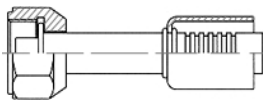

**Rubber hose fittings - crimped - for thin-wall hose BU-3090**

UNF female threaded end, SAE type, 45° taper

**53701**

**53702**

**53703**

connection module	hose module	Connection thread [inch]	Hose inside diameter [inch]	straight	45°	90°
				index	index	index
-04	-06	7/16-20	5/16	BU-53701-04-06-S	BU-53702-04-06-S	BU-53703-04-06-S
-06	-06	5/8-18	5/16	BU-53701-06-06-S	BU-53702-06-06-S	BU-53703-06-06-S
-06	-08	5/8-18	13/32	BU-53701-06-08-S	BU-53702-06-08-S	BU-53703-06-08-S
-08	-06	3/4-16	5/16	BU-53701-08-06-S	BU-53702-08-06-S	BU-53703-08-06-S
-08	-08	3/4-16	13/32	BU-53701-08-S	BU-53702-08-08-S	BU-53703-08-08-S
-08	-10	3/4-16	1/2	BU-53701-08-10-S	BU-53702-08-10-S	BU-53703-08-10-S
-10	-08	7/8-14	13/32	BU-53701-10-08-S	BU-53702-10-08-S	BU-53703-10-08-S
-10	-10	7/8-14	1/2	BU-53701-10-10-S	BU-53702-10-10-S	BU-53703-10-10-S
-10	-12	7/8-14	5/8	BU-53701-10-12-S	BU-53702-10-12-S	BU-53703-10-12-S
-12	-12	1.1/16-14	5/8	BU-53701-12-12-S	BU-53702-12-12-S	BU-53703-12-12-S

UNF female threaded end, tubular

**53704**

**53705**

**53706**

connection module	hose module	Connection thread [inch]	Hose inside diameter [inch]	straight	45°	90°
				index	index	index
-06	-06	5/8-18	5/16	BU-53704-06-06-S	BU-53705-06-06-S	BU-53706-06-06-S
-06	-08	5/8-18	13/32	BU-53704-06-08-S	BU-53705-06-08-S	BU-53706-06-08-S
-08	-06	3/4-16	5/16	BU-53704-08-06-S	-	-
-08	-08	3/4-16	13/32	BU-53704-08-08-S	BU-53705-08-08-S	BU-53706-08-08-S
-08	-10	3/4-16	1/2	BU-53704-08-10-S	BU-53705-08-10-S	BU-53706-08-10-S
-10	-08	7/8-14	13/32	BU-53704-10-08-S	-	BU-53706-10-08-S
-10	-10	7/8-14	1/2	BU-53704-10-10-S	BU-53705-10-10-S	BU-53706-10-10-S
-10	-12	7/8-14	5/8	BU-53704-10-12-S	BU-53705-10-12-S	BU-53706-10-12-S
-10	-14	7/8-14	3/4	-	BU-53705-10-14-S	BU-53706-10-14-S
-12	-10	1.1/16-14	1/2	BU-53704-12-10-S	-	BU-53706-12-10-S
-12	-12	1.1/16-14	5/8	BU-53704-12-12-S	BU-53705-12-12-S	BU-53706-12-12-S
-12	-14	1.1/16-14	3/4	BU-53704-12-14-S	BU-53705-12-14-S	BU-53706-12-14-S