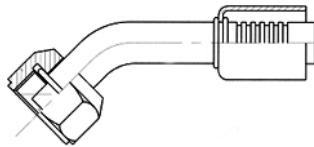

**Rubber hose fittings - crimped - for thin-wall hose BU-3090**

UNF female threaded end, SAE type, 45° taper

**53701**

**53702**

**53703**

connection module	hose module	Connection thread [inch]	Hose inside diameter [inch]	straight	45°	90°
				index	index	index
-04	-06	7/16-20	5/16	BU-53701-04-06-S	BU-53702-04-06-S	BU-53703-04-06-S
-06	-06	5/8-18	5/16	BU-53701-06-06-S	BU-53702-06-06-S	BU-53703-06-06-S
-06	-08	5/8-18	13/32	BU-53701-06-08-S	BU-53702-06-08-S	BU-53703-06-08-S
-08	-06	3/4-16	5/16	BU-53701-08-06-S	BU-53702-08-06-S	BU-53703-08-06-S
-08	-08	3/4-16	13/32	BU-53701-08-S	BU-53702-08-08-S	BU-53703-08-08-S
-08	-10	3/4-16	1/2	BU-53701-08-10-S	BU-53702-08-10-S	BU-53703-08-10-S
-10	-08	7/8-14	13/32	BU-53701-10-08-S	BU-53702-10-08-S	BU-53703-10-08-S
-10	-10	7/8-14	1/2	BU-53701-10-10-S	BU-53702-10-10-S	BU-53703-10-10-S
-10	-12	7/8-14	5/8	BU-53701-10-12-S	BU-53702-10-12-S	BU-53703-10-12-S
-12	-12	1.1/16-14	5/8	BU-53701-12-12-S	BU-53702-12-12-S	BU-53703-12-12-S

UNF female threaded end, tubular

**53704**

**53705**

**53706**

connection module	hose module	Connection thread [inch]	Hose inside diameter [inch]	straight	45°	90°
				index	index	index
-06	-06	5/8-18	5/16	BU-53704-06-06-S	BU-53705-06-06-S	BU-53706-06-06-S
-06	-08	5/8-18	13/32	BU-53704-06-08-S	BU-53705-06-08-S	BU-53706-06-08-S
-08	-06	3/4-16	5/16	BU-53704-08-06-S	-	-
-08	-08	3/4-16	13/32	BU-53704-08-08-S	BU-53705-08-08-S	BU-53706-08-08-S
-08	-10	3/4-16	1/2	BU-53704-08-10-S	BU-53705-08-10-S	BU-53706-08-10-S
-10	-08	7/8-14	13/32	BU-53704-10-08-S	-	BU-53706-10-08-S
-10	-10	7/8-14	1/2	BU-53704-10-10-S	BU-53705-10-10-S	BU-53706-10-10-S
-10	-12	7/8-14	5/8	BU-53704-10-12-S	BU-53705-10-12-S	BU-53706-10-12-S
-10	-14	7/8-14	3/4	-	BU-53705-10-14-S	BU-53706-10-14-S
-12	-10	1.1/16-14	1/2	BU-53704-12-10-S	-	BU-53706-12-10-S
-12	-12	1.1/16-14	5/8	BU-53704-12-12-S	BU-53705-12-12-S	BU-53706-12-12-S
-12	-14	1.1/16-14	3/4	BU-53704-12-14-S	BU-53705-12-14-S	BU-53706-12-14-S