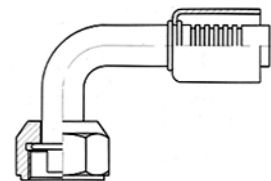

**Rubber hose fittings - crimped - for thin-wall hose BU-3090**

UNF female threaded end, SAE type, 45° taper

**53701**

**53702**

**53703**

connection module	hose module	Connection thread [inch]	Hose inside diameter [inch]	straight	45°	90°
				index	index	index
-04	-06	7/16-20	5/16	BU-53701-04-06-S	BU-53702-04-06-S	BU-53703-04-06-S
-06	-06	5/8-18	5/16	BU-53701-06-06-S	BU-53702-06-06-S	BU-53703-06-06-S
-06	-08	5/8-18	13/32	BU-53701-06-08-S	BU-53702-06-08-S	BU-53703-06-08-S
-08	-06	3/4-16	5/16	BU-53701-08-06-S	BU-53702-08-06-S	BU-53703-08-06-S
-08	-08	3/4-16	13/32	BU-53701-08-S	BU-53702-08-08-S	BU-53703-08-08-S
-08	-10	3/4-16	1/2	BU-53701-08-10-S	BU-53702-08-10-S	BU-53703-08-10-S
-10	-08	7/8-14	13/32	BU-53701-10-08-S	BU-53702-10-08-S	BU-53703-10-08-S
-10	-10	7/8-14	1/2	BU-53701-10-10-S	BU-53702-10-10-S	BU-53703-10-10-S
-10	-12	7/8-14	5/8	BU-53701-10-12-S	BU-53702-10-12-S	BU-53703-10-12-S
-12	-12	1.1/16-14	5/8	BU-53701-12-12-S	BU-53702-12-12-S	BU-53703-12-12-S

UNF female threaded end, tubular

**53704**

**53705**

**53706**

connection module	hose module	Connection thread [inch]	Hose inside diameter [inch]	straight	45°	90°
				index	index	index
-06	-06	5/8-18	5/16	BU-53704-06-06-S	BU-53705-06-06-S	BU-53706-06-06-S
-06	-08	5/8-18	13/32	BU-53704-06-08-S	BU-53705-06-08-S	BU-53706-06-08-S
-08	-06	3/4-16	5/16	BU-53704-08-06-S	-	-
-08	-08	3/4-16	13/32	BU-53704-08-08-S	BU-53705-08-08-S	BU-53706-08-08-S
-08	-10	3/4-16	1/2	BU-53704-08-10-S	BU-53705-08-10-S	BU-53706-08-10-S
-10	-08	7/8-14	13/32	BU-53704-10-08-S	-	BU-53706-10-08-S
-10	-10	7/8-14	1/2	BU-53704-10-10-S	BU-53705-10-10-S	BU-53706-10-10-S
-10	-12	7/8-14	5/8	BU-53704-10-12-S	BU-53705-10-12-S	BU-53706-10-12-S
-10	-14	7/8-14	3/4	-	BU-53705-10-14-S	BU-53706-10-14-S
-12	-10	1.1/16-14	1/2	BU-53704-12-10-S	-	BU-53706-12-10-S
-12	-12	1.1/16-14	5/8	BU-53704-12-12-S	BU-53705-12-12-S	BU-53706-12-12-S
-12	-14	1.1/16-14	3/4	BU-53704-12-14-S	BU-53705-12-14-S	BU-53706-12-14-S