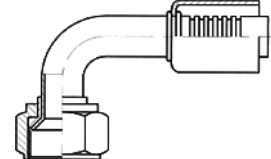

**Rubber hose fittings - crimped - for thin-wall hose BU-3090**

UNF female threaded end, SAE type, 45° taper

**53701**

**53702**

**53703**

connection module	hose module	Connection thread [inch]	Hose inside diameter [inch]	straight	45°	90°
				index	index	index
-04	-06	7/16-20	5/16	BU-53701-04-06-S	BU-53702-04-06-S	BU-53703-04-06-S
-06	-06	5/8-18	5/16	BU-53701-06-06-S	BU-53702-06-06-S	BU-53703-06-06-S
-06	-08	5/8-18	13/32	BU-53701-06-08-S	BU-53702-06-08-S	BU-53703-06-08-S
-08	-06	3/4-16	5/16	BU-53701-08-06-S	BU-53702-08-06-S	BU-53703-08-06-S
-08	-08	3/4-16	13/32	BU-53701-08-S	BU-53702-08-08-S	BU-53703-08-08-S
-08	-10	3/4-16	1/2	BU-53701-08-10-S	BU-53702-08-10-S	BU-53703-08-10-S
-10	-08	7/8-14	13/32	BU-53701-10-08-S	BU-53702-10-08-S	BU-53703-10-08-S
-10	-10	7/8-14	1/2	BU-53701-10-10-S	BU-53702-10-10-S	BU-53703-10-10-S
-10	-12	7/8-14	5/8	BU-53701-10-12-S	BU-53702-10-12-S	BU-53703-10-12-S
-12	-12	1.1/16-14	5/8	BU-53701-12-12-S	BU-53702-12-12-S	BU-53703-12-12-S

UNF female threaded end, tubular

**53704**

**53705**

**53706**

connection module	hose module	Connection thread [inch]	Hose inside diameter [inch]	straight	45°	90°
				index	index	index
-06	-06	5/8-18	5/16	BU-53704-06-06-S	BU-53705-06-06-S	BU-53706-06-06-S
-06	-08	5/8-18	13/32	BU-53704-06-08-S	BU-53705-06-08-S	BU-53706-06-08-S
-08	-06	3/4-16	5/16	BU-53704-08-06-S	-	-
-08	-08	3/4-16	13/32	BU-53704-08-08-S	BU-53705-08-08-S	BU-53706-08-08-S
-08	-10	3/4-16	1/2	BU-53704-08-10-S	BU-53705-08-10-S	BU-53706-08-10-S
-10	-08	7/8-14	13/32	BU-53704-10-08-S	-	BU-53706-10-08-S
-10	-10	7/8-14	1/2	BU-53704-10-10-S	BU-53705-10-10-S	BU-53706-10-10-S
-10	-12	7/8-14	5/8	BU-53704-10-12-S	BU-53705-10-12-S	BU-53706-10-12-S
-10	-14	7/8-14	3/4	-	BU-53705-10-14-S	BU-53706-10-14-S
-12	-10	1.1/16-14	1/2	BU-53704-12-10-S	-	BU-53706-12-10-S
-12	-12	1.1/16-14	5/8	BU-53704-12-12-S	BU-53705-12-12-S	BU-53706-12-12-S
-12	-14	1.1/16-14	3/4	BU-53704-12-14-S	BU-53705-12-14-S	BU-53706-12-14-S