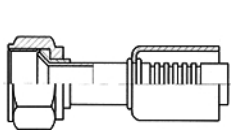

**Rubber hose fittings - crimped - for thin-wall hose BU-3090**

UNF female threaded end, SAE type, 45° taper

**53701**

**53702**

**53703**

connection module	hose module	Connection thread [inch]	Hose inside diameter [inch]	straight	45°	90°
				index	index	index
-04	-06	7/16-20	5/16	BU-53701-04-06-S	BU-53702-04-06-S	BU-53703-04-06-S
-06	-06	5/8-18	5/16	BU-53701-06-06-S	BU-53702-06-06-S	BU-53703-06-06-S
-06	-08	5/8-18	13/32	BU-53701-06-08-S	BU-53702-06-08-S	BU-53703-06-08-S
-08	-06	3/4-16	5/16	BU-53701-08-06-S	BU-53702-08-06-S	BU-53703-08-06-S
-08	-08	3/4-16	13/32	BU-53701-08-S	BU-53702-08-08-S	BU-53703-08-08-S
-08	-10	3/4-16	1/2	BU-53701-08-10-S	BU-53702-08-10-S	BU-53703-08-10-S
-10	-08	7/8-14	13/32	BU-53701-10-08-S	BU-53702-10-08-S	BU-53703-10-08-S
-10	-10	7/8-14	1/2	BU-53701-10-10-S	BU-53702-10-10-S	BU-53703-10-10-S
-10	-12	7/8-14	5/8	BU-53701-10-12-S	BU-53702-10-12-S	BU-53703-10-12-S
-12	-12	1.1/16-14	5/8	BU-53701-12-12-S	BU-53702-12-12-S	BU-53703-12-12-S

UNF female threaded end, tubular

**53704**

**53705**

**53706**

connection module	hose module	Connection thread [inch]	Hose inside diameter [inch]	straight	45°	90°
				index	index	index
-06	-06	5/8-18	5/16	BU-53704-06-06-S	BU-53705-06-06-S	BU-53706-06-06-S
-06	-08	5/8-18	13/32	BU-53704-06-08-S	BU-53705-06-08-S	BU-53706-06-08-S
-08	-06	3/4-16	5/16	BU-53704-08-06-S	-	-
-08	-08	3/4-16	13/32	BU-53704-08-08-S	BU-53705-08-08-S	BU-53706-08-08-S
-08	-10	3/4-16	1/2	BU-53704-08-10-S	BU-53705-08-10-S	BU-53706-08-10-S
-10	-08	7/8-14	13/32	BU-53704-10-08-S	-	BU-53706-10-08-S
-10	-10	7/8-14	1/2	BU-53704-10-10-S	BU-53705-10-10-S	BU-53706-10-10-S
-10	-12	7/8-14	5/8	BU-53704-10-12-S	BU-53705-10-12-S	BU-53706-10-12-S
-10	-14	7/8-14	3/4	-	BU-53705-10-14-S	BU-53706-10-14-S
-12	-10	1.1/16-14	1/2	BU-53704-12-10-S	-	BU-53706-12-10-S
-12	-12	1.1/16-14	5/8	BU-53704-12-12-S	BU-53705-12-12-S	BU-53706-12-12-S
-12	-14	1.1/16-14	3/4	BU-53704-12-14-S	BU-53705-12-14-S	BU-53706-12-14-S