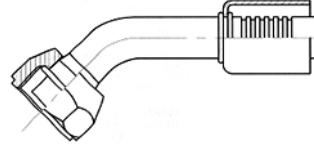

## Fittings for air-conditioning rubber hoses

45° elbow, O-ring pilot female swivel, UNF thread

**52705**

**53705**

fitting connection size	hose dash	thread [inch]	hose I.D. [inch]	valve size	crimping	crimping - LW hose
					code	code
-06	-06	5/8-18	5/16	-	BU-52705-06-06-S	BU-53705-06-06-S
-06	-08	5/8-18	13/32	-	BU-52705-06-08-S	-
-08	-08	3/4-16	13/32	-	BU-52705-08-08-S	BU-53705-08-08-S
-08	-10	3/4-16	1/2	-	BU-52705-08-10-S	BU-53705-08-10-S
-10	-10	7/8-14	1/2	-	BU-52705-10-10-S	BU-53705-10-10-S
-10	-12	7/8-14	5/8	-	BU-52705-10-12-S	BU-53705-10-12-S
-10	-14	7/8-14	3/4	-	BU-52705-10-14-S	-
-12	-12	1.1/16-14	5/8	-	BU-52705-12-12-S	BU-53705-12-12-S
-12	-14	1.1/16-14	3/4	-	BU-52705-12-14-S	-

90° elbow, O-ring pilot female swivel, UNF thread

**52706**

**53706**

fitting connection size	hose dash	thread [inch]	hose I.D. [inch]	valve size	crimping	crimping - LW hose
					code	code
-06	-06	5/8-18	5/16	-	BU-52706-06-06-S	BU-53706-06-06-S
-06	-08	5/8-18	13/32	-	BU-52706-06-08-S	BU-53706-06-08-S
-08	-08	3/4-16	13/32	-	BU-52706-08-08-S	BU-53706-08-08-S
-08	-10	3/4-16	1/2	-	BU-52706-08-10-S	BU-53706-08-10-S
-10	-08	7/8-14	13/32	-	BU-52706-10-08-S	BU-53706-10-08-S
-10	-10	7/8-14	1/2	-	BU-52706-10-10-S	BU-53706-10-10-S
-10	-12	7/8-14	5/8	-	BU-52706-10-12-S	BU-53706-10-12-S
-10	-14	7/8-14	3/4	-	BU-52706-10-14-S	-
-12	-10	1.1/16-14	1/2	-	BU-52706-12-10-S	BU-53706-12-10-S
-12	-12	1.1/16-14	5/8	-	BU-52706-12-12-S	BU-53706-12-12-S
-12	-14	1.1/16-14	3/4	-	BU-52706-12-14-S	-