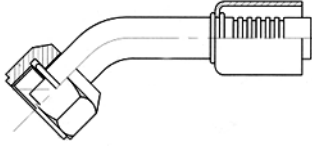

## Fittings for air-conditioning rubber hoses

45° elbow, O-ring pilot female swivel, UNF thread

**52705**

**53705**

fitting connection size	hose dash	thread [inch]	hose I.D. [inch]	valve size	crimping	crimping - LW hose
					code	code
-06	-06	5/8-18	5/16	-	BU-52705-06-06-S	BU-53705-06-06-S
-06	-08	5/8-18	13/32	-	BU-52705-06-08-S	-
-08	-08	3/4-16	13/32	-	BU-52705-08-08-S	BU-53705-08-08-S
-08	-10	3/4-16	1/2	-	BU-52705-08-10-S	BU-53705-08-10-S
-10	-10	7/8-14	1/2	-	BU-52705-10-10-S	BU-53705-10-10-S
-10	-12	7/8-14	5/8	-	BU-52705-10-12-S	BU-53705-10-12-S
-10	-14	7/8-14	3/4	-	BU-52705-10-14-S	-
-12	-12	1.1/16-14	5/8	-	BU-52705-12-12-S	BU-53705-12-12-S
-12	-14	1.1/16-14	3/4	-	BU-52705-12-14-S	-

90° elbow, O-ring pilot female swivel, UNF thread

**52706**

**53706**

fitting connection size	hose dash	thread [inch]	hose I.D. [inch]	valve size	crimping	crimping - LW hose
					code	code
-06	-06	5/8-18	5/16	-	BU-52706-06-06-S	BU-53706-06-06-S
-06	-08	5/8-18	13/32	-	BU-52706-06-08-S	BU-53706-06-08-S
-08	-08	3/4-16	13/32	-	BU-52706-08-08-S	BU-53706-08-08-S
-08	-10	3/4-16	1/2	-	BU-52706-08-10-S	BU-53706-08-10-S
-10	-08	7/8-14	13/32	-	BU-52706-10-08-S	BU-53706-10-08-S
-10	-10	7/8-14	1/2	-	BU-52706-10-10-S	BU-53706-10-10-S
-10	-12	7/8-14	5/8	-	BU-52706-10-12-S	BU-53706-10-12-S
-10	-14	7/8-14	3/4	-	BU-52706-10-14-S	-
-12	-10	1.1/16-14	1/2	-	BU-52706-12-10-S	BU-53706-12-10-S
-12	-12	1.1/16-14	5/8	-	BU-52706-12-12-S	BU-53706-12-12-S
-12	-14	1.1/16-14	3/4	-	BU-52706-12-14-S	-