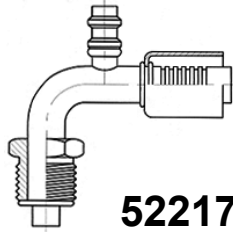

INDUSTRIAL HOSES - air-conditioning

Fittings for air-conditioning rubber hoses

90° elbow, O-ring pilot male swivel, UNF thread, R134 valve

52217

fitting connection size	hose dash	thread [inch]	hose I.D. [inch]	valve size [mm]	crimping	
					code	
-06	-06	5/8-18	5/16	16	BU-52217-06-06-HP-S	
-08	-08	3/4-18	13/32	16	BU-52217-08-08-HP-S	
-10	-10	7/8-18	1/2	13	BU-52217-10-10-LP-S	
-12	-12	1.1/16-16	5/8	13	BU-52217-12-12-LP-S	

O-ring male, UNF thread

52206

53206

fitting connection size	hose dash	thread [inch]	hose I.D. [inch]	valve size	crimping	
					code	code
-06	-06	5/8-18	5/16	-	BU-52206-06-06-S	BU-53206-06-06-S
-06	-08	5/8-18	13/32	-	BU-52206-06-08-S	BU-53206-06-08-S
-08	-08	3/4-16	13/32	-	BU-52206-08-08-S	BU-53206-08-08-S
-08	-10	3/4-16	1/2	-	BU-52206-08-10-S	BU-53206-08-10-S
-10	-08	7/8-14	13/32	-	BU-52206-10-08-S	BU-53206-10-08-S
-10	-10	7/8-14	1/2	-	BU-52206-10-10-S	BU-53206-10-10-S
-10	-12	7/8-14	5/8	-	BU-52206-10-12-S	BU-53206-10-12-S
-12	-12	1.1/16-14	5/8	-	BU-52206-12-12-S	BU-53206-12-12-S

45° elbow, O-ring male, UNF thread

52207

53207

fitting connection size	hose dash	thread [inch]	hose I.D. [inch]	valve size	crimping	
					code	code
-06	-06	5/8-18	5/16	-	BU-52207-06-06-S	BU-53207-06-06-S
-08	-08	3/4-16	13/32	-	BU-52207-08-08-S	BU-53207-08-08-S
-10	-10	7/8-14	1/2	-	BU-52207-10-10-S	BU-53207-10-10-S
-10	-12	7/8-14	5/8	-	BU-52207-10-12-S	BU-53207-10-12-S
-12	-12	1.1/16-14	5/8	-	BU-52207-12-12-S	BU-53207-12-12-S