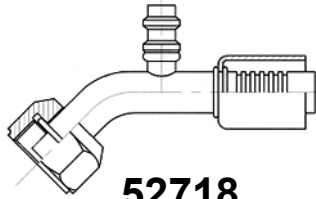

INDUSTRIAL HOSES - air-conditioning

Fittings for air-conditioning rubber hoses

45° elbow, O-ring pilot female swivel, UNF thread, R134 valve

52718

53718

fitting connection size	hose dash	thread [inch]	hose I.D. [inch]	valve size [mm]	crimping	crimping - LW hose
					code	code
-06	-06	5/8-18	5/16	16	BU-52718-06-06-HP-S	BU-53718-06-06-HP-S
-08	-08	3/4-16	13/32	16	BU-52718-08-08-HP-S	BU-53718-08-08-HP-S
-10	-10	7/8-14	1/2	13	BU-52718-10-10-LP-S	BU-53718-10-10-LP-S
-10	-12	7/8-14	5/8	13	BU-52718-10-12-LP-S	BU-53718-10-12-LP-S
-12	-12	1.1/16-14	5/8	13	BU-52718-12-12-LP-S	BU-53718-12-12-LP-S

90° elbow, O-ring pilot female swivel, UNF thread, R134 valve

52719

53719

fitting connection size	hose dash	thread [inch]	hose I.D. [inch]	valve size [mm]	crimping	crimping - LW hose
					code	code
-06	-06	5/8-18	5/16	16	BU-52719-06-06-HP-S	BU-53719-06-06-HP-S
-08	-08	3/4-16	13/32	16	BU-52719-08-08-HP-S	BU-53719-08-08-HP-S
-10	-10	7/8-14	1/2	13	BU-52719-10-10-LP-S	BU-53719-10-10-LP-S
-10	-12	7/8-14	5/8	13	BU-52719-10-12-LP-S	BU-53719-10-12-LP-S
-12	-12	1.1/16-14	5/8	13	BU-52719-12-12-LP-S	BU-53719-12-12-LP-S

90° elbow, block type, O-ring pilot female swivel, UNF thread

52740

53740

fitting connection size	hose dash	thread [inch]	hose I.D. [inch]	valve size	crimping	crimping - LW hose
					code	code
-06	-06	5/8-18	5/16	-	BU-52740-06-06-S	BU-53740-06-06-S
-08	-08	3/4-16	13/32	-	BU-52740-08-08-S	BU-53740-08-08-S
-10	-10	7/8-14	1/2	-	BU-52740-10-10-S	BU-53740-10-10-S
-12	-12	1.1/16-14	5/8	-	BU-52740-12-12-S	BU-53740-12-12-S