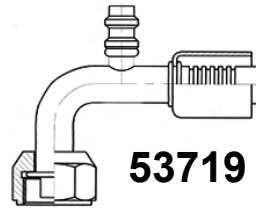

INDUSTRIAL HOSES - air-conditioning

Fittings for air-conditioning rubber hoses

45° elbow, O-ring pilot female swivel, UNF thread, R134 valve

52718

53718

fitting connection size	hose dash	thread [inch]	hose I.D. [inch]	valve size [mm]	crimping	crimping - LW hose
					code	code
-06	-06	5/8-18	5/16	16	BU-52718-06-06-HP-S	BU-53718-06-06-HP-S
-08	-08	3/4-16	13/32	16	BU-52718-08-08-HP-S	BU-53718-08-08-HP-S
-10	-10	7/8-14	1/2	13	BU-52718-10-10-LP-S	BU-53718-10-10-LP-S
-10	-12	7/8-14	5/8	13	BU-52718-10-12-LP-S	BU-53718-10-12-LP-S
-12	-12	1.1/16-14	5/8	13	BU-52718-12-12-LP-S	BU-53718-12-12-LP-S

90° elbow, O-ring pilot female swivel, UNF thread, R134 valve

52719

53719

fitting connection size	hose dash	thread [inch]	hose I.D. [inch]	valve size [mm]	crimping	crimping - LW hose
					code	code
-06	-06	5/8-18	5/16	16	BU-52719-06-06-HP-S	BU-53719-06-06-HP-S
-08	-08	3/4-16	13/32	16	BU-52719-08-08-HP-S	BU-53719-08-08-HP-S
-10	-10	7/8-14	1/2	13	BU-52719-10-10-LP-S	BU-53719-10-10-LP-S
-10	-12	7/8-14	5/8	13	BU-52719-10-12-LP-S	BU-53719-10-12-LP-S
-12	-12	1.1/16-14	5/8	13	BU-52719-12-12-LP-S	BU-53719-12-12-LP-S

90° elbow, block type, O-ring pilot female swivel, UNF thread

52740

53740

fitting connection size	hose dash	thread [inch]	hose I.D. [inch]	valve size	crimping	crimping - LW hose
					code	code
-06	-06	5/8-18	5/16	-	BU-52740-06-06-S	BU-53740-06-06-S
-08	-08	3/4-16	13/32	-	BU-52740-08-08-S	BU-53740-08-08-S
-10	-10	7/8-14	1/2	-	BU-52740-10-10-S	BU-53740-10-10-S
-12	-12	1.1/16-14	5/8	-	BU-52740-12-12-S	BU-53740-12-12-S