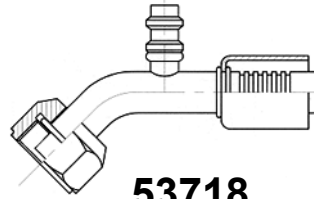

INDUSTRIAL HOSES - air-conditioning

Fittings for air-conditioning rubber hoses

45° elbow, O-ring pilot female swivel, UNF thread, R134 valve

52718

53718

fitting connection size	hose dash	thread [inch]	hose I.D. [inch]	valve size [mm]	crimping	crimping - LW hose
					code	code
-06	-06	5/8-18	5/16	16	BU-52718-06-06-HP-S	BU-53718-06-06-HP-S
-08	-08	3/4-16	13/32	16	BU-52718-08-08-HP-S	BU-53718-08-08-HP-S
-10	-10	7/8-14	1/2	13	BU-52718-10-10-LP-S	BU-53718-10-10-LP-S
-10	-12	7/8-14	5/8	13	BU-52718-10-12-LP-S	BU-53718-10-12-LP-S
-12	-12	1.1/16-14	5/8	13	BU-52718-12-12-LP-S	BU-53718-12-12-LP-S

90° elbow, O-ring pilot female swivel, UNF thread, R134 valve

52719

53719

fitting connection size	hose dash	thread [inch]	hose I.D. [inch]	valve size [mm]	crimping	crimping - LW hose
					code	code
-06	-06	5/8-18	5/16	16	BU-52719-06-06-HP-S	BU-53719-06-06-HP-S
-08	-08	3/4-16	13/32	16	BU-52719-08-08-HP-S	BU-53719-08-08-HP-S
-10	-10	7/8-14	1/2	13	BU-52719-10-10-LP-S	BU-53719-10-10-LP-S
-10	-12	7/8-14	5/8	13	BU-52719-10-12-LP-S	BU-53719-10-12-LP-S
-12	-12	1.1/16-14	5/8	13	BU-52719-12-12-LP-S	BU-53719-12-12-LP-S

90° elbow, block type, O-ring pilot female swivel, UNF thread

52740

53740

fitting connection size	hose dash	thread [inch]	hose I.D. [inch]	valve size	crimping	crimping - LW hose
					code	code
-06	-06	5/8-18	5/16	-	BU-52740-06-06-S	BU-53740-06-06-S
-08	-08	3/4-16	13/32	-	BU-52740-08-08-S	BU-53740-08-08-S
-10	-10	7/8-14	1/2	-	BU-52740-10-10-S	BU-53740-10-10-S
-12	-12	1.1/16-14	5/8	-	BU-52740-12-12-S	BU-53740-12-12-S