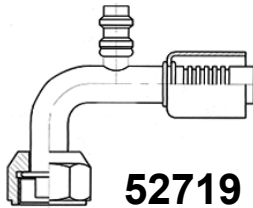

INDUSTRIAL HOSES - air-conditioning

Fittings for air-conditioning rubber hoses

45° elbow, O-ring pilot female swivel, UNF thread, R134 valve

52718

53718

fitting connection size	hose dash	thread [inch]	hose I.D. [inch]	valve size [mm]	crimping	crimping - LW hose
					code	code
-06	-06	5/8-18	5/16	16	BU-52718-06-06-HP-S	BU-53718-06-06-HP-S
-08	-08	3/4-16	13/32	16	BU-52718-08-08-HP-S	BU-53718-08-08-HP-S
-10	-10	7/8-14	1/2	13	BU-52718-10-10-LP-S	BU-53718-10-10-LP-S
-10	-12	7/8-14	5/8	13	BU-52718-10-12-LP-S	BU-53718-10-12-LP-S
-12	-12	1.1/16-14	5/8	13	BU-52718-12-12-LP-S	BU-53718-12-12-LP-S

90° elbow, O-ring pilot female swivel, UNF thread, R134 valve

52719

53719

fitting connection size	hose dash	thread [inch]	hose I.D. [inch]	valve size [mm]	crimping	crimping - LW hose
					code	code
-06	-06	5/8-18	5/16	16	BU-52719-06-06-HP-S	BU-53719-06-06-HP-S
-08	-08	3/4-16	13/32	16	BU-52719-08-08-HP-S	BU-53719-08-08-HP-S
-10	-10	7/8-14	1/2	13	BU-52719-10-10-LP-S	BU-53719-10-10-LP-S
-10	-12	7/8-14	5/8	13	BU-52719-10-12-LP-S	BU-53719-10-12-LP-S
-12	-12	1.1/16-14	5/8	13	BU-52719-12-12-LP-S	BU-53719-12-12-LP-S

90° elbow, block type, O-ring pilot female swivel, UNF thread

52740

53740

fitting connection size	hose dash	thread [inch]	hose I.D. [inch]	valve size	crimping	crimping - LW hose
					code	code
-06	-06	5/8-18	5/16	-	BU-52740-06-06-S	BU-53740-06-06-S
-08	-08	3/4-16	13/32	-	BU-52740-08-08-S	BU-53740-08-08-S
-10	-10	7/8-14	1/2	-	BU-52740-10-10-S	BU-53740-10-10-S
-12	-12	1.1/16-14	5/8	-	BU-52740-12-12-S	BU-53740-12-12-S