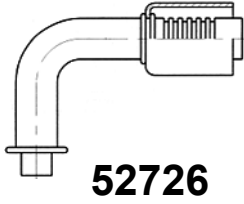

INDUSTRIAL HOSES - air-conditioning

Fittings for air-conditioning rubber hoses

90° elbow. O-ring pilot, without nut

52726

53726

fitting connection size	hose dash	tube size	hose I.D. [inch]	valve size	crimping	crimping - LW hose
					code	code
-06	-06	8.5	5/16	-	BU-52726-06-06-S	BU-53726-06-06-S
-08	-08	11.6	13/32	-	BU-52726-08-08-S	BU-53726-08-08-S
-10	-10	14.4	1/2	-	BU-52726-10-10-S	BU-53726-10-10-S
-12	-10	17.5	1/2	-	BU-52726-12-10-S	BU-53726-12-10-S
-12	-12	17.5	5/8	-	BU-52726-12-12-S	BU-53726-12-12-S

Compressor fitting female swivel, UNF thread

52707

53707

fitting connection size	hose dash	thread [inch]	hose I.D. [inch]	valve size	crimping	crimping - LW hose
					code	code
-10	-08	1-14	13/32	-	BU-52707-10-08-S	BU-53707-10-08-S
-10	-10	1-14	1/2	-	BU-52707-10-10-S	BU-53707-10-10-S
-10	-12	1-14	5/8	-	BU-52707-10-12-S	BU-53707-10-12-S

45° elbow, compressor fitting female swivel, UNF thread

52708

53708

fitting connection size	hose dash	thread [inch]	hose I.D. [inch]	valve size	crimping	crimping - LW hose
					code	code
-10	-08	1-14	13/32	-	BU-52708-10-08-S	BU-53708-10-08-S
-10	-10	1-14	1/2	-	BU-52708-10-10-S	BU-53708-10-10-S
-10	-12	1-14	5/8	-	BU-52708-10-12-S	BU-53708-10-12-S