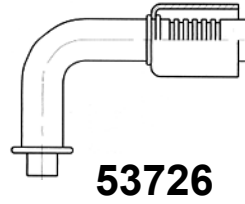

INDUSTRIAL HOSES - air-conditioning

Fittings for air-conditioning rubber hoses

90° elbow. O-ring pilot, without nut

52726

53726

fitting connection size	hose dash	tube size	hose I.D. [inch]	valve size	crimping	crimping - LW hose
					code	code
-06	-06	8.5	5/16	-	BU-52726-06-06-S	BU-53726-06-06-S
-08	-08	11.6	13/32	-	BU-52726-08-08-S	BU-53726-08-08-S
-10	-10	14.4	1/2	-	BU-52726-10-10-S	BU-53726-10-10-S
-12	-10	17.5	1/2	-	BU-52726-12-10-S	BU-53726-12-10-S
-12	-12	17.5	5/8	-	BU-52726-12-12-S	BU-53726-12-12-S

Compressor fitting female swivel, UNF thread

52707

53707

fitting connection size	hose dash	thread [inch]	hose I.D. [inch]	valve size	crimping	crimping - LW hose
					code	code
-10	-08	1-14	13/32	-	BU-52707-10-08-S	BU-53707-10-08-S
-10	-10	1-14	1/2	-	BU-52707-10-10-S	BU-53707-10-10-S
-10	-12	1-14	5/8	-	BU-52707-10-12-S	BU-53707-10-12-S

45° elbow, compressor fitting female swivel, UNF thread

52708

53708

fitting connection size	hose dash	thread [inch]	hose I.D. [inch]	valve size	crimping	crimping - LW hose
					code	code
-10	-08	1-14	13/32	-	BU-52708-10-08-S	BU-53708-10-08-S
-10	-10	1-14	1/2	-	BU-52708-10-10-S	BU-53708-10-10-S
-10	-12	1-14	5/8	-	BU-52708-10-12-S	BU-53708-10-12-S