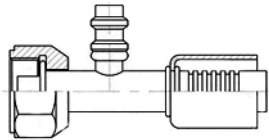

## Fittings for air-conditioning rubber hoses

180° elbow, O-ring pilot female swivel, UNF thread

**52771**

**53771**

fitting connection size	hose dash	thread [inch]	hose I.D. [inch]	valve size	crimping	crimping - LW hose
					code	code
-06	-06	5/8-18	5/16	-	BU-52771-06-06-S	BU-53771-06-06-S
-08	-08	3/4-16	13/32	-	BU-52771-08-08-S	BU-53771-08-08-S
-10	-10	7/8-14	1/2	-	BU-52771-10-10-S	BU-53771-10-10-S
-12	-12	1.1/16-14	5/8	-	BU-52771-12-12-S	BU-53771-12-12-S

O-ring pilot female swivel, UNF thread, R12 valve

**52710**

**52711**

**52712**

fitting connection size	hose dash	thread [inch]	hose I.D. [inch]	valve size	crimping	crimping 45°	crimping 90°
					code	code	code
-06	-06	5/8-18	5/16	1/4	BU-52710-06-06-S	BU-52711-06-06-S	BU-52712-06-06-S
-08	-08	3/4-16	13/32	1/4	BU-52710-08-08-S	BU-52711-08-08-S	BU-52712-08-08-S
-10	-10	7/8-14	1/2	1/4	BU-52710-10-10-S	BU-52711-10-10-S	BU-52712-10-10-S
-12	-12	1.1/16-14	5/8	1/4	BU-52710-12-12-S	BU-52711-12-12-S	BU-52712-12-12-S

O-ring pilot female swivel, UNF thread, R134 valve

**52717**

**53717**

fitting connection size	hose dash	thread [inch]	hose I.D. [inch]	valve size [mm]	crimping	crimping - LW hose
					code	code
-06	-06	5/8-18	5/16	16	BU-52717-06-06-HP-S	BU-53717-06-06-HP-S
-08	-08	3/4-16	13/32	16	BU-52717-08-08-HP-S	BU-53717-08-08-HP-S
-08	-10	3/4-16	1/2	16	BU-52717-08-10-LP-S	BU-53717-08-10-LP-S
-10	-10	7/8-14	1/2	13	BU-52717-10-10-LP-S	BU-53717-10-10-LP-S
-10	-12	7/8-14	5/8	13	BU-52717-10-12-LP-S	BU-53717-10-12-LP-S
-12	-12	1.1/16-14	5/8	13	BU-52717-12-12-LP-S	BU-53717-12-12-LP-S
-12	-14	1.1/16-14	3/4	13	BU-52717-12-14-LP-S	BU-53717-12-14-LP-S