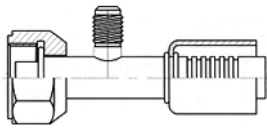

## Fittings for air-conditioning rubber hoses

180° elbow, O-ring pilot female swivel, UNF thread

**52771**

**53771**

fitting connection size	hose dash	thread [inch]	hose I.D. [inch]	valve size	crimping	crimping - LW hose
					code	code
-06	-06	5/8-18	5/16	-	BU-52771-06-06-S	BU-53771-06-06-S
-08	-08	3/4-16	13/32	-	BU-52771-08-08-S	BU-53771-08-08-S
-10	-10	7/8-14	1/2	-	BU-52771-10-10-S	BU-53771-10-10-S
-12	-12	1.1/16-14	5/8	-	BU-52771-12-12-S	BU-53771-12-12-S

O-ring pilot female swivel, UNF thread, R12 valve

**52710**

**52711**

**52712**

fitting connection size	hose dash	thread [inch]	hose I.D. [inch]	valve size	crimping	crimping 45°	crimping 90°
					code	code	code
-06	-06	5/8-18	5/16	1/4	BU-52710-06-06-S	BU-52711-06-06-S	BU-52712-06-06-S
-08	-08	3/4-16	13/32	1/4	BU-52710-08-08-S	BU-52711-08-08-S	BU-52712-08-08-S
-10	-10	7/8-14	1/2	1/4	BU-52710-10-10-S	BU-52711-10-10-S	BU-52712-10-10-S
-12	-12	1.1/16-14	5/8	1/4	BU-52710-12-12-S	BU-52711-12-12-S	BU-52712-12-12-S

O-ring pilot female swivel, UNF thread, R134 valve

**52717**

**53717**

fitting connection size	hose dash	thread [inch]	hose I.D. [inch]	valve size [mm]	crimping	crimping - LW hose
					code	code
-06	-06	5/8-18	5/16	16	BU-52717-06-06-HP-S	BU-53717-06-06-HP-S
-08	-08	3/4-16	13/32	16	BU-52717-08-08-HP-S	BU-53717-08-08-HP-S
-08	-10	3/4-16	1/2	16	BU-52717-08-10-LP-S	BU-53717-08-10-LP-S
-10	-10	7/8-14	1/2	13	BU-52717-10-10-LP-S	BU-53717-10-10-LP-S
-10	-12	7/8-14	5/8	13	BU-52717-10-12-LP-S	BU-53717-10-12-LP-S
-12	-12	1.1/16-14	5/8	13	BU-52717-12-12-LP-S	BU-53717-12-12-LP-S
-12	-14	1.1/16-14	3/4	13	BU-52717-12-14-LP-S	BU-53717-12-14-LP-S