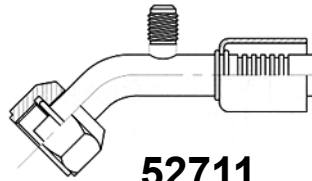

## Fittings for air-conditioning rubber hoses

180° elbow, O-ring pilot female swivel, UNF thread

**52771**

**53771**

fitting connection size	hose dash	thread [inch]	hose I.D. [inch]	valve size	crimping	crimping - LW hose
					code	code
-06	-06	5/8-18	5/16	-	BU-52771-06-06-S	BU-53771-06-06-S
-08	-08	3/4-16	13/32	-	BU-52771-08-08-S	BU-53771-08-08-S
-10	-10	7/8-14	1/2	-	BU-52771-10-10-S	BU-53771-10-10-S
-12	-12	1.1/16-14	5/8	-	BU-52771-12-12-S	BU-53771-12-12-S

O-ring pilot female swivel, UNF thread, R12 valve

**52710**

**52711**

**52712**

fitting connection size	hose dash	thread [inch]	hose I.D. [inch]	valve size	crimping	crimping 45°	crimping 90°
					code	code	code
-06	-06	5/8-18	5/16	1/4	BU-52710-06-06-S	BU-52711-06-06-S	BU-52712-06-06-S
-08	-08	3/4-16	13/32	1/4	BU-52710-08-08-S	BU-52711-08-08-S	BU-52712-08-08-S
-10	-10	7/8-14	1/2	1/4	BU-52710-10-10-S	BU-52711-10-10-S	BU-52712-10-10-S
-12	-12	1.1/16-14	5/8	1/4	BU-52710-12-12-S	BU-52711-12-12-S	BU-52712-12-12-S

O-ring pilot female swivel, UNF thread, R134 valve

**52717**

**53717**

fitting connection size	hose dash	thread [inch]	hose I.D. [inch]	valve size [mm]	crimping	crimping - LW hose
					code	code
-06	-06	5/8-18	5/16	16	BU-52717-06-06-HP-S	BU-53717-06-06-HP-S
-08	-08	3/4-16	13/32	16	BU-52717-08-08-HP-S	BU-53717-08-08-HP-S
-08	-10	3/4-16	1/2	16	BU-52717-08-10-LP-S	BU-53717-08-10-LP-S
-10	-10	7/8-14	1/2	13	BU-52717-10-10-LP-S	BU-53717-10-10-LP-S
-10	-12	7/8-14	5/8	13	BU-52717-10-12-LP-S	BU-53717-10-12-LP-S
-12	-12	1.1/16-14	5/8	13	BU-52717-12-12-LP-S	BU-53717-12-12-LP-S
-12	-14	1.1/16-14	3/4	13	BU-52717-12-14-LP-S	BU-53717-12-14-LP-S