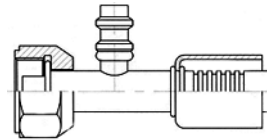

## Fittings for air-conditioning rubber hoses

180° elbow, O-ring pilot female swivel, UNF thread

**52771**

**53771**

fitting connection size	hose dash	thread [inch]	hose I.D. [inch]	valve size	crimping	crimping - LW hose
					code	code
-06	-06	5/8-18	5/16	-	BU-52771-06-06-S	BU-53771-06-06-S
-08	-08	3/4-16	13/32	-	BU-52771-08-08-S	BU-53771-08-08-S
-10	-10	7/8-14	1/2	-	BU-52771-10-10-S	BU-53771-10-10-S
-12	-12	1.1/16-14	5/8	-	BU-52771-12-12-S	BU-53771-12-12-S

O-ring pilot female swivel, UNF thread, R12 valve

**52710**

**52711**

**52712**

fitting connection size	hose dash	thread [inch]	hose I.D. [inch]	valve size	crimping	crimping 45°	crimping 90°
					code	code	code
-06	-06	5/8-18	5/16	1/4	BU-52710-06-06-S	BU-52711-06-06-S	BU-52712-06-06-S
-08	-08	3/4-16	13/32	1/4	BU-52710-08-08-S	BU-52711-08-08-S	BU-52712-08-08-S
-10	-10	7/8-14	1/2	1/4	BU-52710-10-10-S	BU-52711-10-10-S	BU-52712-10-10-S
-12	-12	1.1/16-14	5/8	1/4	BU-52710-12-12-S	BU-52711-12-12-S	BU-52712-12-12-S

O-ring pilot female swivel, UNF thread, R134 valve

**52717**

**53717**

fitting connection size	hose dash	thread [inch]	hose I.D. [inch]	valve size [mm]	crimping	crimping - LW hose
					code	code
-06	-06	5/8-18	5/16	16	BU-52717-06-06-HP-S	BU-53717-06-06-HP-S
-08	-08	3/4-16	13/32	16	BU-52717-08-08-HP-S	BU-53717-08-08-HP-S
-08	-10	3/4-16	1/2	16	BU-52717-08-10-LP-S	BU-53717-08-10-LP-S
-10	-10	7/8-14	1/2	13	BU-52717-10-10-LP-S	BU-53717-10-10-LP-S
-10	-12	7/8-14	5/8	13	BU-52717-10-12-LP-S	BU-53717-10-12-LP-S
-12	-12	1.1/16-14	5/8	13	BU-52717-12-12-LP-S	BU-53717-12-12-LP-S
-12	-14	1.1/16-14	3/4	13	BU-52717-12-14-LP-S	BU-53717-12-14-LP-S