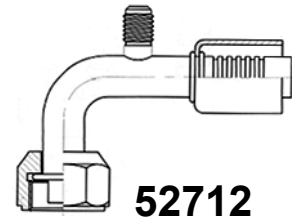

## Fittings for air-conditioning rubber hoses

180° elbow, O-ring pilot female swivel, UNF thread

**52771**

**53771**

fitting connection size	hose dash	thread [inch]	hose I.D. [inch]	valve size	crimping	crimping - LW hose
					code	code
-06	-06	5/8-18	5/16	-	BU-52771-06-06-S	BU-53771-06-06-S
-08	-08	3/4-16	13/32	-	BU-52771-08-08-S	BU-53771-08-08-S
-10	-10	7/8-14	1/2	-	BU-52771-10-10-S	BU-53771-10-10-S
-12	-12	1.1/16-14	5/8	-	BU-52771-12-12-S	BU-53771-12-12-S

O-ring pilot female swivel, UNF thread, R12 valve

**52710**

**52711**

**52712**

fitting connection size	hose dash	thread [inch]	hose I.D. [inch]	valve size	crimping	crimping 45°	crimping 90°
					code	code	code
-06	-06	5/8-18	5/16	1/4	BU-52710-06-06-S	BU-52711-06-06-S	BU-52712-06-06-S
-08	-08	3/4-16	13/32	1/4	BU-52710-08-08-S	BU-52711-08-08-S	BU-52712-08-08-S
-10	-10	7/8-14	1/2	1/4	BU-52710-10-10-S	BU-52711-10-10-S	BU-52712-10-10-S
-12	-12	1.1/16-14	5/8	1/4	BU-52710-12-12-S	BU-52711-12-12-S	BU-52712-12-12-S

O-ring pilot female swivel, UNF thread, R134 valve

**52717**

**53717**

fitting connection size	hose dash	thread [inch]	hose I.D. [inch]	valve size [mm]	crimping	crimping - LW hose
					code	code
-06	-06	5/8-18	5/16	16	BU-52717-06-06-HP-S	BU-53717-06-06-HP-S
-08	-08	3/4-16	13/32	16	BU-52717-08-08-HP-S	BU-53717-08-08-HP-S
-08	-10	3/4-16	1/2	16	BU-52717-08-10-LP-S	BU-53717-08-10-LP-S
-10	-10	7/8-14	1/2	13	BU-52717-10-10-LP-S	BU-53717-10-10-LP-S
-10	-12	7/8-14	5/8	13	BU-52717-10-12-LP-S	BU-53717-10-12-LP-S
-12	-12	1.1/16-14	5/8	13	BU-52717-12-12-LP-S	BU-53717-12-12-LP-S
-12	-14	1.1/16-14	3/4	13	BU-52717-12-14-LP-S	BU-53717-12-14-LP-S