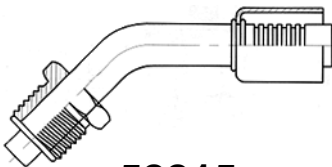

INDUSTRIAL HOSES - air-conditioning

Fittings for air-conditioning rubber hoses

O-ring pilot male swivel, UNF thread

52213

53213

fitting connection size	hose dash	thread [inch]	hose I.D. [inch]	valve size	crimping	crimping - LW hose
					code	code
-06	-06	5/8-18	5/16	-	BU-52213-06-06-S	BU-53213-06-06-S
-08	-08	3/4-18	13/32	-	BU-52213-08-08-S	BU-53213-08-08-S
-10	-10	7/8-18	1/2	-	BU-52213-10-10-S	BU-53213-10-10-S
-10	-12	7/8-18	5/8	-	BU-52213-10-12-S	BU-53213-10-12-S
-12	-12	1.1/16-16	5/8	-	BU-52213-12-12-S	BU-53213-12-12-S

90° elbow, O-ring pilot male swivel, UNF thread

52214

53214

fitting connection size	hose dash	thread [inch]	hose I.D. [inch]	valve size	crimping	crimping - LW hose
					code	code
-06	-06	5/8-18	5/16	-	BU-52214-06-06-S	BU-53214-06-06-S
-08	-08	3/4-18	13/32	-	BU-52214-08-08-S	BU-53214-08-08-S
-10	-10	7/8-18	1/2	-	BU-52214-10-10-S	BU-53214-10-10-S
-12	-12	1.1/16-16	5/8	-	BU-52214-12-12-S	BU-53214-12-12-S

45° elbow, O-ring pilot male swivel, UNF thread

52215

53215

fitting connection size	hose dash	thread [inch]	hose I.D. [inch]	valve size	crimping	crimping - LW hose
					code	code
-06	-06	5/8-18	5/16	-	BU-52215-06-06-S	BU-53215-06-06-S
-08	-08	3/4-18	13/32	-	BU-52215-08-08-S	BU-53215-08-08-S
-10	-10	7/8-18	1/2	-	BU-52215-10-10-S	BU-53215-10-10-S
-10	-12	7/8-18	5/8	-	BU-52215-10-12-S	BU-53215-10-12-S
-12	-12	1.1/16-16	5/8	-	BU-52215-12-12-S	BU-53215-12-12-S