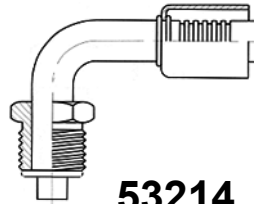

INDUSTRIAL HOSES - air-conditioning

Fittings for air-conditioning rubber hoses

O-ring pilot male swivel, UNF thread

52213

53213

fitting connection size	hose dash	thread [inch]	hose I.D. [inch]	valve size	crimping	crimping - LW hose
					code	code
-06	-06	5/8-18	5/16	-	BU-52213-06-06-S	BU-53213-06-06-S
-08	-08	3/4-18	13/32	-	BU-52213-08-08-S	BU-53213-08-08-S
-10	-10	7/8-18	1/2	-	BU-52213-10-10-S	BU-53213-10-10-S
-10	-12	7/8-18	5/8	-	BU-52213-10-12-S	BU-53213-10-12-S
-12	-12	1.1/16-16	5/8	-	BU-52213-12-12-S	BU-53213-12-12-S

90° elbow, O-ring pilot male swivel, UNF thread

52214

53214

fitting connection size	hose dash	thread [inch]	hose I.D. [inch]	valve size	crimping	crimping - LW hose
					code	code
-06	-06	5/8-18	5/16	-	BU-52214-06-06-S	BU-53214-06-06-S
-08	-08	3/4-18	13/32	-	BU-52214-08-08-S	BU-53214-08-08-S
-10	-10	7/8-18	1/2	-	BU-52214-10-10-S	BU-53214-10-10-S
-12	-12	1.1/16-16	5/8	-	BU-52214-12-12-S	BU-53214-12-12-S

45° elbow, O-ring pilot male swivel, UNF thread

52215

53215

fitting connection size	hose dash	thread [inch]	hose I.D. [inch]	valve size	crimping	crimping - LW hose
					code	code
-06	-06	5/8-18	5/16	-	BU-52215-06-06-S	BU-53215-06-06-S
-08	-08	3/4-18	13/32	-	BU-52215-08-08-S	BU-53215-08-08-S
-10	-10	7/8-18	1/2	-	BU-52215-10-10-S	BU-53215-10-10-S
-10	-12	7/8-18	5/8	-	BU-52215-10-12-S	BU-53215-10-12-S
-12	-12	1.1/16-16	5/8	-	BU-52215-12-12-S	BU-53215-12-12-S