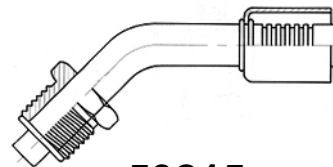

INDUSTRIAL HOSES - air-conditioning

Fittings for air-conditioning rubber hoses

O-ring pilot male swivel, UNF thread

52213

53213

fitting connection size	hose dash	thread [inch]	hose I.D. [inch]	valve size	crimping	crimping - LW hose
					code	code
-06	-06	5/8-18	5/16	-	BU-52213-06-06-S	BU-53213-06-06-S
-08	-08	3/4-18	13/32	-	BU-52213-08-08-S	BU-53213-08-08-S
-10	-10	7/8-18	1/2	-	BU-52213-10-10-S	BU-53213-10-10-S
-10	-12	7/8-18	5/8	-	BU-52213-10-12-S	BU-53213-10-12-S
-12	-12	1.1/16-16	5/8	-	BU-52213-12-12-S	BU-53213-12-12-S

90° elbow, O-ring pilot male swivel, UNF thread

52214

53214

fitting connection size	hose dash	thread [inch]	hose I.D. [inch]	valve size	crimping	crimping - LW hose
					code	code
-06	-06	5/8-18	5/16	-	BU-52214-06-06-S	BU-53214-06-06-S
-08	-08	3/4-18	13/32	-	BU-52214-08-08-S	BU-53214-08-08-S
-10	-10	7/8-18	1/2	-	BU-52214-10-10-S	BU-53214-10-10-S
-12	-12	1.1/16-16	5/8	-	BU-52214-12-12-S	BU-53214-12-12-S

45° elbow, O-ring pilot male swivel, UNF thread

52215

53215

fitting connection size	hose dash	thread [inch]	hose I.D. [inch]	valve size	crimping	crimping - LW hose
					code	code
-06	-06	5/8-18	5/16	-	BU-52215-06-06-S	BU-53215-06-06-S
-08	-08	3/4-18	13/32	-	BU-52215-08-08-S	BU-53215-08-08-S
-10	-10	7/8-18	1/2	-	BU-52215-10-10-S	BU-53215-10-10-S
-10	-12	7/8-18	5/8	-	BU-52215-10-12-S	BU-53215-10-12-S
-12	-12	1.1/16-16	5/8	-	BU-52215-12-12-S	BU-53215-12-12-S