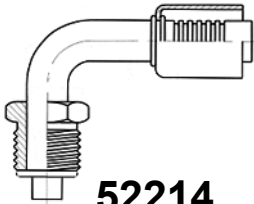

INDUSTRIAL HOSES - air-conditioning

Fittings for air-conditioning rubber hoses

O-ring pilot male swivel, UNF thread

52213

53213

fitting connection size	hose dash	thread [inch]	hose I.D. [inch]	valve size	crimping	crimping - LW hose
					code	code
-06	-06	5/8-18	5/16	-	BU-52213-06-06-S	BU-53213-06-06-S
-08	-08	3/4-18	13/32	-	BU-52213-08-08-S	BU-53213-08-08-S
-10	-10	7/8-18	1/2	-	BU-52213-10-10-S	BU-53213-10-10-S
-10	-12	7/8-18	5/8	-	BU-52213-10-12-S	BU-53213-10-12-S
-12	-12	1.1/16-16	5/8	-	BU-52213-12-12-S	BU-53213-12-12-S

90° elbow, O-ring pilot male swivel, UNF thread

52214

53214

fitting connection size	hose dash	thread [inch]	hose I.D. [inch]	valve size	crimping	crimping - LW hose
					code	code
-06	-06	5/8-18	5/16	-	BU-52214-06-06-S	BU-53214-06-06-S
-08	-08	3/4-18	13/32	-	BU-52214-08-08-S	BU-53214-08-08-S
-10	-10	7/8-18	1/2	-	BU-52214-10-10-S	BU-53214-10-10-S
-12	-12	1.1/16-16	5/8	-	BU-52214-12-12-S	BU-53214-12-12-S

45° elbow, O-ring pilot male swivel, UNF thread

52215

53215

fitting connection size	hose dash	thread [inch]	hose I.D. [inch]	valve size	crimping	crimping - LW hose
					code	code
-06	-06	5/8-18	5/16	-	BU-52215-06-06-S	BU-53215-06-06-S
-08	-08	3/4-18	13/32	-	BU-52215-08-08-S	BU-53215-08-08-S
-10	-10	7/8-18	1/2	-	BU-52215-10-10-S	BU-53215-10-10-S
-10	-12	7/8-18	5/8	-	BU-52215-10-12-S	BU-53215-10-12-S
-12	-12	1.1/16-16	5/8	-	BU-52215-12-12-S	BU-53215-12-12-S